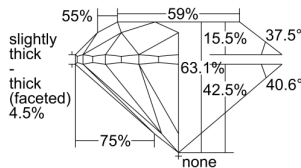

GIA®

FACSIMILE

GIA REPORT 6405875358

Verify this report at GIA.edu

GIA NATURAL DIAMOND DOSSIER®

November 29, 2021
GIA Report Number **6405875358**
Shape and Cutting Style ..... **Round Brilliant**
Measurements ..... **4.67 - 4.70 x 2.96 mm**

GRADING RESULTS

Carat Weight ..... **0.41 carat**
Color Grade ..... **D**
Clarity Grade **S12**
Cut Grade ..... **Very Good**

ADDITIONAL GRADING INFORMATION

Polish ..... **Excellent**
Symmetry ..... **Very Good**
Fluorescence ..... **None**
Clarity Characteristics ..... **Cloud**
Inscription(s): **GIA 6405875358**

PROPORTIONS

Profile to actual proportions