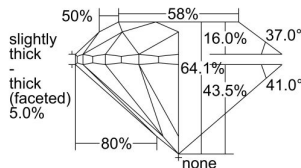

GIA®

FACSIMILE

GIA REPORT 6405879649

Verify this report at GIA.edu

GIA NATURAL DIAMOND DOSSIER®

October 20, 2021
GIA Report Number **6405879649**
Shape and Cutting Style ..... **Round Brilliant**
Measurements ..... **4.17 - 4.23 x 2.69 mm**

GRADING RESULTS

Carat Weight ..... **0.30 carat**
Color Grade ..... **K**
Clarity Grade **S11**
Cut Grade ..... **Very Good**

ADDITIONAL GRADING INFORMATION

Polish ..... **Excellent**
Symmetry ..... **Very Good**
Fluorescence ..... **None**
Clarity Characteristics ..... **Crystal**
Inscription(s): **GIA 6405879649**

PROPORTIONS

Profile to actual proportions

GRADING SCALES

GIA COLOR SCALE	GIA CLARITY SCALE	GIA CUT SCALE	
D	FLAWLESS	EXCELLENT	
E	INTERNALLY FLAWLESS		
F		VVS₁	VERY GOOD
G	VVS₂		
H	VS₁	GOOD	
I	VS₂		
J	S1₁	FAIR	
K	S1₂		
L	I₁	POOR	
M	I₂		
N	I₃		
O			
P			
Q			
R			
S			
T			
U			
V			
W			
X			
Y			
Z