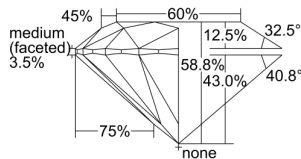

GIA®

FACSIMILE

GIA REPORT 6405932042

Verify this report at GIA.edu

GIA NATURAL DIAMOND DOSSIER®

November 22, 2021
GIA Report Number 6405932042
Shape and Cutting Style ..... Round Brilliant
Measurements ..... 4.39 - 4.41 x 2.59 mm

GRADING RESULTS

Carat Weight ..... 0.30 carat
Color Grade I
Clarity Grade VS2
Cut Grade ..... Excellent

ADDITIONAL GRADING INFORMATION

Polish ..... Excellent
Symmetry ..... Excellent
Fluorescence ..... None
Clarity Characteristics ..... Crystal
Inscription(s): GIA 6405932042

PROPORTIONS

Profile to actual proportions

GRADING SCALES

GIA COLOR SCALE	GIA CLARITY SCALE	GIA CUT SCALE	
D	FLAWLESS	EXCELLENT	
E	INTERNALLY FLAWLESS		
F		VVS₁	VERY GOOD
G	VVS₂		
H	VS₁	GOOD	
I	VS₂		
J	SI₁	FAIR	
K	SI₂		
L	I₁	POOR	
M	I₂		
N	I₃		
O			
P			
Q			
R			
S			
T			
U			
V			
W			
X			
Y			
Z