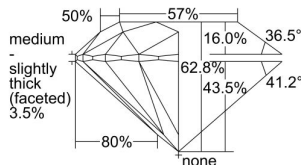

GIA®

FACSIMILE

GIA REPORT 6405933731

Verify this report at GIA.edu

GIA NATURAL DIAMOND DOSSIER®

November 29, 2021
GIA Report Number **6405933731**
Shape and Cutting Style ..... **Round Brilliant**
Measurements ..... **5.06 - 5.09 x 3.19 mm**

GRADING RESULTS

Carat Weight ..... **0.50 carat**
Color Grade ..... **I**
Clarity Grade **SI2**
Cut Grade ..... **Excellent**

ADDITIONAL GRADING INFORMATION

Polish ..... **Excellent**
Symmetry ..... **Excellent**
Fluorescence ..... **None**
Clarity Characteristics ..... **Crystal, Feather, Cloud**
Inscription(s): **GIA 6405933731**

PROPORTIONS

Profile to actual proportions

GRADING SCALES

GIA COLOR SCALE

COLORED	D
	E
	F
	G
	H
	I
	J
NEAR COLORLESS	K
	L
	M
Faint	N
	O
	P
	Q
	R
	S
	T
	U
	V
	W
	X
	Y
Light	Z

GIA CLARITY SCALE

FLAWLESS	VERY VERY SLIGHTLY INCLUDED	VVS₁	VVS₂	VS₁	VS₂	SI₁	SI₂	I₁	I₂	I₃	
											FLAWLESS
INTERNALLY FLAWLESS											

GIA CUT SCALE

EXCELLENT
VERY GOOD
GOOD
FAIR
POOR