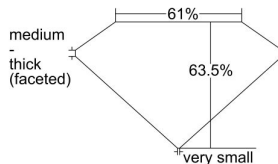

GIA®

FACSIMILE

GIA REPORT 6405953146

Verify this report at GIA.edu

GIA NATURAL DIAMOND DOSSIER®

November 24, 2021
GIA Report Number **6405953146**
Shape and Cutting Style ..... **Pear Brilliant**
Measurements ..... **8.70 x 5.27 x 3.35 mm**

GRADING RESULTS

Carat Weight ..... **0.91 carat**
Color Grade ..... **E**
Clarity Grade **S12**

ADDITIONAL GRADING INFORMATION

Polish ..... **Excellent**
Symmetry ..... **Excellent**
Fluorescence ..... **None**
Clarity Characteristics ..... **Feather**
Inscription(s): **GIA 6405953146**

PROPORTIONS

Profile not to actual proportions

GRADING SCALES

GIA COLOR SCALE		GIA CLARITY SCALE			
COLORLESS	D	VERY VERY SLIGHTLY INCLUDED	FLAWLESS		
	E		INTERNALLY FLAWLESS		
	F	VERY SLIGHTLY INCLUDED	VVS₁		
	G		VVS₂		
	H		VS₁		
	NEAR COLORLESS	I	SLIGHTLY INCLUDED	VS₂	
		J		S1₁	
		FAINT	K	INCLUDED	S1₂
			L		I₁
			M		I₂
VERT LIGHT	N	LIGHT	I₃		
	O				
	P				
	Q				
	R				
	S