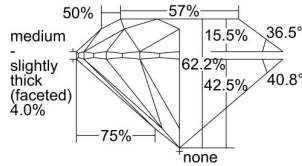

GIA®

FACSIMILE

GIA REPORT 6405960052

Verify this report at GIA.edu

GIA NATURAL DIAMOND DOSSIER®

October 27, 2021
GIA Report Number **6405960052**
Shape and Cutting Style ..... **Round Brilliant**
Measurements ..... **4.27 - 4.30 x 2.67 mm**

GRADING RESULTS

Carat Weight ..... **0.30 carat**
Color Grade ..... **D**
Clarity Grade **S12**
Cut Grade ..... **Very Good**

ADDITIONAL GRADING INFORMATION

Polish ..... **Excellent**
Symmetry ..... **Excellent**
Fluorescence ..... **None**
Clarity Characteristics ..... **Crystal**
Inscription(s): **GIA 6405960052**

PROPORTIONS

Profile to actual proportions