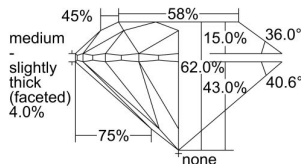

GIA®

FACSIMILE

GIA REPORT 6405988263

Verify this report at GIA.edu

GIA NATURAL DIAMOND DOSSIER®

November 24, 2021
GIA Report Number **6405988263**
Shape and Cutting Style ..... **Round Brilliant**
Measurements ..... **4.49 - 4.52 x 2.80 mm**

GRADING RESULTS

Carat Weight ..... **0.35 carat**
Color Grade ..... **F**
Clarity Grade **S12**
Cut Grade ..... **Excellent**

ADDITIONAL GRADING INFORMATION

Polish ..... **Excellent**
Symmetry ..... **Excellent**
Fluorescence ..... **None**
Clarity Characteristics ..... **Cloud**
Inscription(s): **GIA 6405988263**

PROPORTIONS

Profile to actual proportions

GRADING SCALES

GIA COLOR SCALE	GIA CLARITY SCALE	GIA CUT SCALE	
D	FLAWLESS	EXCELLENT	
E	INTERNALLY FLAWLESS		
F		VVS₁	VERY GOOD
G	VVS₂		
H	VS₁	GOOD	
I	VS₂		
J	S1₁	FAIR	
K	S1₂		
L	I₁	POOR	
M	I₂		
N	I₃		
O			
P			
Q			
R			
S			
T			
U			
V			
W			
X			
Y			
Z