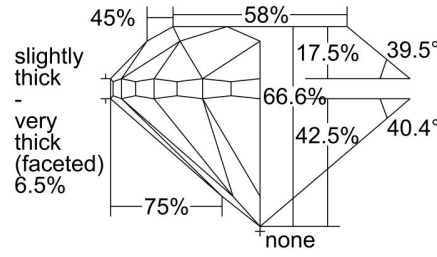

GIA NATURAL DIAMOND GRADING REPORT

October 27, 2021  
 GIA Report Number ..... 6405997749  
 Shape and Cutting Style ..... Round Brilliant  
 Measurements ..... 6.05 - 6.13 x 4.06 mm

GRADING RESULTS

Carat Weight ..... 1.00 carat  
 Color Grade ..... F  
 Clarity Grade ..... VVS2  
 Cut Grade ..... Good

ADDITIONAL GRADING INFORMATION

Polish ..... Excellent  
 Symmetry ..... Very Good  
 Fluorescence ..... Faint  
 Inscription(s): GIA 6405997749

PROPORTIONS

Profile to actual proportions

CLARITY CHARACTERISTICS

KEY TO SYMBOLS\*

- Feather
- Pinpoint
- Natural

\* Red symbols denote internal characteristics (inclusions). Green or black symbols denote external characteristics (blemishes). Diagram is an approximate representation of the diamond, and symbols shown indicate type, position, and approximate size of clarity characteristics. All clarity characteristics may not be shown. Details of finish are not shown.