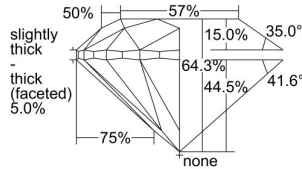

GIA®

FACSIMILE

GIA REPORT 6411009235

Verify this report at GIA.edu

GIA NATURAL DIAMOND DOSSIER®

October 27, 2021
GIA Report Number 6411009235
Shape and Cutting Style ..... Round Brilliant
Measurements ..... 5.82 - 5.86 x 3.76 mm

GRADING RESULTS

Carat Weight ..... 0.80 carat
Color Grade I
Clarity Grade S11
Cut Grade ..... Very Good

ADDITIONAL GRADING INFORMATION

Polish ..... Excellent
Symmetry ..... Excellent
Fluorescence ..... None
Clarity Characteristics ..... Crystal
Inscription(s): GIA 6411009235

PROPORTIONS

Profile to actual proportions