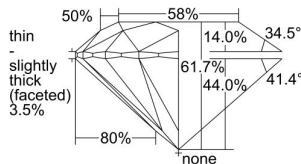

GIA®

FACSIMILE

GIA REPORT 6411059436

Verify this report at GIA.edu

GIA NATURAL DIAMOND DOSSIER®

October 28, 2021
GIA Report Number 6411059436
Shape and Cutting Style ..... Round Brilliant
Measurements ..... 3.96 - 3.98 x 2.45 mm

GRADING RESULTS

Carat Weight ..... 0.23 carat
Color Grade ..... E
Clarity Grade VS2
Cut Grade ..... Excellent

ADDITIONAL GRADING INFORMATION

Polish ..... Excellent
Symmetry ..... Excellent
Fluorescence ..... Medium Blue
Clarity Characteristics ..... Crystal
Inscription(s): GIA 6411059436

PROPORTIONS

GRADING SCALES

GIA COLOR SCALE	GIA CLARITY SCALE	GIA CUT SCALE	
D	FLAWLESS	EXCELLENT	
E	INTERNALLY FLAWLESS		
F		VVS₁	VERY GOOD
G	VVS₂		
H	VS₁	GOOD	
I	VS₂		
J	SI₁	FAIR	
K	SI₂		
L	I₁	POOR	
M			
N	I₂		
O	I₃		
P			
Q			
R			
S			
T			
U			
V			
W			
X			
Y			
Z