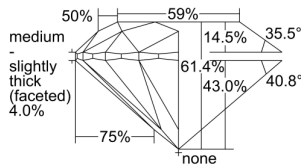

GIA®

FACSIMILE

GIA REPORT 6411097660

Verify this report at GIA.edu

GIA NATURAL DIAMOND DOSSIER®

December 03, 2021
GIA Report Number 6411097660
Shape and Cutting Style ..... Round Brilliant
Measurements ..... 4.27 - 4.31 x 2.63 mm

GRADING RESULTS

Carat Weight ..... 0.30 carat
Color Grade I
Clarity Grade S11
Cut Grade ..... Excellent

ADDITIONAL GRADING INFORMATION

Polish ..... Excellent
Symmetry ..... Excellent
Fluorescence ..... None
Clarity Characteristics ..... Crystal, Feather
Inscription(s): GIA 6411097660

PROPORTIONS

Profile to actual proportions

GRADING SCALES

GIA COLOR SCALE	GIA CLARITY SCALE	GIA CUT SCALE	
D	FLAWLESS	EXCELLENT	
E	INTERNALLY FLAWLESS		
F		VVS₁	VERY GOOD
G	VVS₂		
H	VS₁	GOOD	
I	VS₂		
J	S1₁	FAIR	
K	S1₂		
L	I₁	POOR	
M	I₂		
N	I₃		
O			
P			
Q			
R			
S			
T			
U			
V			
W			
X			
Y			
Z