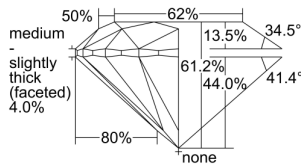

GIA®

FACSIMILE

GIA REPORT 6411100746

Verify this report at GIA.edu

GIA NATURAL DIAMOND DOSSIER®

October 31, 2021
GIA Report Number 6411100746
Shape and Cutting Style ..... Round Brilliant
Measurements ..... 4.28 - 4.31 x 2.63 mm

GRADING RESULTS

Carat Weight ..... 0.30 carat
Color Grade I
Clarity Grade S11
Cut Grade ..... Excellent

ADDITIONAL GRADING INFORMATION

Polish ..... Excellent
Symmetry ..... Excellent
Fluorescence ..... None
Clarity Characteristics ..... Feather
Inscription(s): GIA 6411100746

PROPORTIONS

Profile to actual proportions

GRADING SCALES

GIA COLOR SCALE	GIA CLARITY SCALE	GIA CUT SCALE	
D	FLAWLESS	EXCELLENT	
E	INTERNALLY FLAWLESS		
F		VVS₁	VERY GOOD
G	VVS₂		
H	VS₁	GOOD	
I	VS₂		
J	S1₁	FAIR	
K	S1₂		
L	I₁	POOR	
M	I₂		
N	I₃		
O			
P			
Q			
R			
S			
T			
U			
V			
W			
X			
Y			
Z