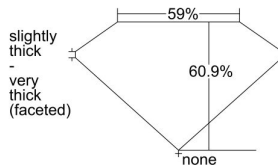

GIA®

FACSIMILE

GIA REPORT 6411170737

Verify this report at GIA.edu

GIA NATURAL DIAMOND DOSSIER®

November 17, 2021
GIA Report Number **6411170737**
Shape and Cutting Style ..... **Heart Brilliant**
Measurements ..... **5.42 x 6.45 x 3.93 mm**

GRADING RESULTS

Carat Weight ..... **0.80 carat**
Color Grade ..... **H**
Clarity Grade **VVS1**

ADDITIONAL GRADING INFORMATION

Polish ..... **Excellent**
Symmetry ..... **Excellent**
Fluorescence ..... **Faint**
Clarity Characteristics ..... **Feather**
Inscription(s): **GIA 6411170737**

PROPORTIONS

Profile not to actual proportions

GRADING SCALES

GIA COLOR SCALE		GIA CLARITY SCALE			
COLORLESS	D	VERY VERY SLIGHTLY INCLUDED	FLAWLESS		
	E		INTERNALLY FLAWLESS		
	F	VERY SLIGHTLY INCLUDED	VVS₁		
	G		VVS₂		
	H		VS₁		
	NEAR COLORLESS	I	SLIGHTLY INCLUDED	VS₂	
		J		SI₁	
		FAINT	K	INCLUDED	SI₂
			L		I₁
			M		I₂
VERY LIGHT			N	LIGHT	I₃
			O		
			P		
	Q				
LIGHT	R				
	S				
	T				
	U				
	V				
	W				
	X				
	Y				
	Z