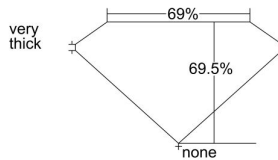

GIA®

FACSIMILE

GIA REPORT 6411246059

Verify this report at GIA.edu

GIA NATURAL DIAMOND DOSSIER®

November 16, 2021
GIA Report Number 6411246059
Shape and Cutting Style ..... Emerald Cut
Measurements ..... 4.99 x 3.76 x 2.62 mm

GRADING RESULTS

Carat Weight ..... 0.50 carat
Color Grade L
Clarity Grade VVS2

ADDITIONAL GRADING INFORMATION

Polish ..... Excellent
Symmetry ..... Excellent
Fluorescence ..... Faint
Clarity Characteristics ..... Cloud, Pinpoint
Inscription(s): GIA 6411246059

PROPORTIONS

Profile not to actual proportions

GRADING SCALES

GIA COLOR SCALE		GIA CLARITY SCALE			
COLORLESS	D	VERY VERY SLIGHTLY INCLUDED	FLAWLESS		
	E		INTERNALLY FLAWLESS		
	F		VVS₁		
	NEAR COLORLESS	G	VERY SLIGHTLY INCLUDED	VVS₂	
		H		VS₁	
		FAINT	I	SLIGHTLY INCLUDED	VS₂
			J		SI₁
			K	SI₂	
	LIGHT	L	INCLUDED	I₁	
		M		I₂	
N		I₃			
O					
P					
Q					
R