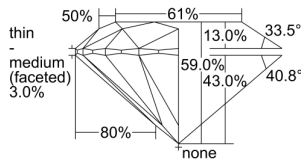

GIA®

FACSIMILE

GIA REPORT 6411292331

Verify this report at GIA.edu

GIA NATURAL DIAMOND DOSSIER®

November 17, 2021
GIA Report Number 6411292331
Shape and Cutting Style ..... Round Brilliant
Measurements ..... 4.82 - 4.83 x 2.85 mm

GRADING RESULTS

Carat Weight ..... 0.40 carat
Color Grade ..... E
Clarity Grade VS2
Cut Grade ..... Excellent

ADDITIONAL GRADING INFORMATION

Polish ..... Excellent
Symmetry ..... Excellent
Fluorescence ..... None
Clarity Characteristics ..... Cloud, Crystal
Inscription(s): GIA 6411292331

PROPORTIONS

Profile to actual proportions

GRADING SCALES

GIA COLOR SCALE	GIA CLARITY SCALE	GIA CUT SCALE	
D	FLAWLESS	EXCELLENT	
E	INTERNALLY FLAWLESS		
F		VVS₁	VERY GOOD
G	VVS₂		
H	VS₁	GOOD	
I	VS₂		
J	SI₁	FAIR	
K	SI₂		
L	I₁	POOR	
M	I₂		
N	I₃		
O			
P			
Q			
R			
S			
T			
U			
V			
W			
X			
Y			
Z