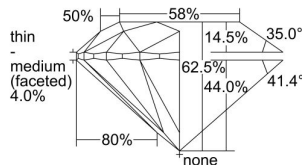

GIA®

FACSIMILE

GIA REPORT

6411347284

Verify this report at GIA.edu

GIA NATURAL DIAMOND DOSSIER®

November 24, 2021
GIA Report Number **6411347284**
Shape and Cutting Style ..... **Round Brilliant**
Measurements ..... **3.76 - 3.77 x 2.35 mm**

GRADING RESULTS

Carat Weight ..... **0.20 carat**
Color Grade ..... **D**
Clarity Grade **VVS1**
Cut Grade ..... **Excellent**

ADDITIONAL GRADING INFORMATION

Polish ..... **Excellent**
Symmetry ..... **Excellent**
Fluorescence ..... **Faint**
Clarity Characteristics ..... **Pinpoint, Needle, Feather**
Inscription(s): **GIA 6411347284**

PROPORTIONS

Profile to actual proportions

GRADING SCALES

GIA COLOR SCALE	GIA CLARITY SCALE	GIA CUT SCALE	
D	FLAWLESS	EXCELLENT	
E	INTERNALLY FLAWLESS		
F		VVS₁	VERY GOOD
G	VVS₂		
H	VS₁	GOOD	
I	VS₂		
J	SI₁	FAIR	
K	SI₂		
L	I₁	POOR	
M			
N			
O	I₂		
P			
Q			
R	I₃		
S			
T			
U			
V			
W			
X			
Y			
Z