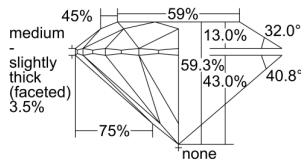

GIA®

FACSIMILE

GIA REPORT 6411352755

Verify this report at GIA.edu

GIA NATURAL DIAMOND DOSSIER®

November 19, 2021
GIA Report Number 6411352755
Shape and Cutting Style ..... Round Brilliant
Measurements ..... 5.16 - 5.20 x 3.07 mm

GRADING RESULTS

Carat Weight ..... 0.50 carat
Color Grade ..... G
Clarity Grade VS1
Cut Grade ..... Excellent

ADDITIONAL GRADING INFORMATION

Polish ..... Excellent
Symmetry ..... Excellent
Fluorescence ..... None
Clarity Characteristics ..... Cloud, Pinpoint, Needle
Inscription(s): GIA 6411352755

PROPORTIONS

Profile to actual proportions

GRADING SCALES

GIA COLOR SCALE	GIA CLARITY SCALE	GIA CUT SCALE	
D	FLAWLESS	EXCELLENT	
E	INTERNALLY FLAWLESS		
F		VVS₁	VERY GOOD
G	VVS₂		
H	VS₁	GOOD	
I	VS₂		
J	SI₁	FAIR	
K	SI₂		
L	I₁	POOR	
M			
N			
O	I₂		
P			
Q			
R	I₃		
S			
T			
U			
V			
W			
X			
Y			
Z