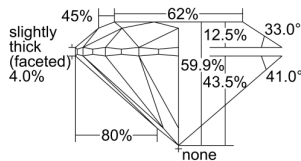

GIA®

FACSIMILE

GIA REPORT 6411353004

Verify this report at GIA.edu

GIA NATURAL DIAMOND DOSSIER®

November 19, 2021
GIA Report Number 6411353004
Shape and Cutting Style ..... Round Brilliant
Measurements ..... 6.19 - 6.25 x 3.73 mm

GRADING RESULTS

Carat Weight ..... 0.90 carat
Color Grade I
Clarity Grade S11
Cut Grade ..... Excellent

ADDITIONAL GRADING INFORMATION

Polish ..... Excellent
Symmetry ..... Very Good
Fluorescence ..... Faint
Clarity Characteristics ..... Cloud, Feather
Inscription(s): GIA 6411353004

PROPORTIONS

Profile to actual proportions

GRADING SCALES

GIA COLOR SCALE	GIA CLARITY SCALE	GIA CUT SCALE	
D	FLAWLESS	EXCELLENT	
E	INTERNALLY FLAWLESS		
F		VVS₁	VERY GOOD
G	VVS₂		
H	VS₁	GOOD	
I	VS₂		
J	S1₁	FAIR	
K	S1₂		
L	I₁	POOR	
M	I₂		
N	I₃		
O			
P			
Q			
R			
S			
T			
U			
V			
W			
X			
Y			
Z