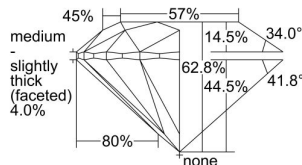

GIA®

FACSIMILE

GIA REPORT

6411365542

Verify this report at GIA.edu

GIA NATURAL DIAMOND DOSSIER®

November 25, 2021
GIA Report Number **6411365542**
Shape and Cutting Style ..... **Round Brilliant**
Measurements ..... **3.91 - 3.94 x 2.47 mm**

GRADING RESULTS

Carat Weight ..... **0.23 carat**
Color Grade ..... **I**
Clarity Grade **VVS1**
Cut Grade ..... **Excellent**

ADDITIONAL GRADING INFORMATION

Polish ..... **Excellent**
Symmetry ..... **Excellent**
Fluorescence ..... **Faint**
Clarity Characteristics ..... **Pinpoint**
Inscription(s): **GIA 6411365542**

PROPORTIONS

Profile to actual proportions

GRADING SCALES

GIA COLOR SCALE

COLORLESS	D
	E
	F
	G
	H
	I
	J
NEAR COLORLESS	K
	L
Faint	M
	N
	O
	P
	Q
Very Light	R
	S
	T
	U
	V
	W
	X
	Y
Light	Z

GIA CLARITY SCALE

FLAWLESS	FLAWLESS	
		EXCELLENT
INTERNALLY FLAWLESS	VVS₁	
		VERY GOOD
VVS₂	VS₁	
		GOOD
VS₂	SI₁	
		SI₂
I₁		
I₂	I₃	
		POOR

GIA CUT SCALE

EXCELLENT
VERY GOOD
GOOD
FAIR
POOR