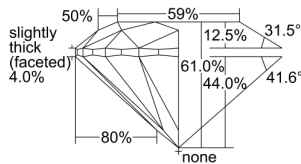

GIA®

FACSIMILE

GIA REPORT 6411384172

Verify this report at GIA.edu

GIA NATURAL DIAMOND DOSSIER®

November 25, 2021
GIA Report Number 6411384172
Shape and Cutting Style ..... Round Brilliant
Measurements ..... 5.42 - 5.45 x 3.32 mm

GRADING RESULTS

Carat Weight ..... 0.60 carat
Color Grade ..... F
Clarity Grade VVS2
Cut Grade ..... Excellent

ADDITIONAL GRADING INFORMATION

Polish ..... Excellent
Symmetry ..... Excellent
Fluorescence ..... Faint
Clarity Characteristics ..... Pinpoint, Indented Natural
Inspection(s): GIA 6411384172

PROPORTIONS

Profile to actual proportions

GRADING SCALES

GIA COLOR SCALE	GIA CLARITY SCALE	GIA CUT SCALE	
D	FLAWLESS	EXCELLENT	
E	INTERNALLY FLAWLESS		
F		VVS₁	VERY GOOD
G	VVS₂		
H	VS₁	GOOD	
I	VS₂		
J	SI₁	FAIR	
K	SI₂		
L	I₁	POOR	
M	I₂		
N	I₃		
O			
P			
Q			
R			
S			
T			
U			
V			
W			
X			
Y			
Z