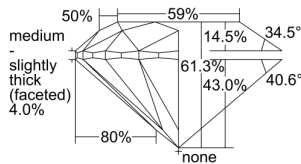

GIA®

FACSIMILE

GIA REPORT 6411397164

Verify this report at GIA.edu

GIA NATURAL DIAMOND DOSSIER®

November 24, 2021
GIA Report Number 6411397164
Shape and Cutting Style ..... Round Brilliant
Measurements ..... 4.27 - 4.32 x 2.63 mm

GRADING RESULTS

Carat Weight ..... 0.30 carat
Color Grade ..... D
Clarity Grade VS1
Cut Grade ..... Excellent

ADDITIONAL GRADING INFORMATION

Polish ..... Excellent
Symmetry ..... Very Good
Fluorescence ..... None
Clarity Characteristics ..... Crystal, Needle, Pinpoint
Inspection(s): GIA 6411397164

PROPORTIONS

Profile to actual proportions

GRADING SCALES

GIA COLOR SCALE

COLOREDNESS	D
	E
	F
	G
	H
	I
	J
NEAR COLORLESS	K
	L
Faint	M
	N
	O
	P
Very Light	Q
	R
	S
	T
	U
	V
Light	W
	X
	Y
	Z

GIA CLARITY SCALE

VERY VERY SLIGHTLY INCLUDED	FLAWLESS
	INTERNALLY FLAWLESS
VERY SLIGHTLY INCLUDED	VVS₁
	VVS₂
SLIGHTLY INCLUDED	VS₁
	VS₂
INCLUDED	SI₁
	SI₂
	I₁
	I₂
	I₃

GIA CUT SCALE

EXCELLENT
VERY GOOD
GOOD
FAIR
POOR