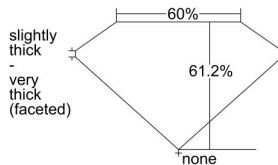

GIA®

FACSIMILE

GIA REPORT 6411460982

Verify this report at GIA.edu

GIA NATURAL DIAMOND DOSSIER®

December 02, 2021
GIA Report Number 6411460982
Shape and Cutting Style ..... Heart Brilliant
Measurements ..... 4.80 x 5.79 x 3.54 mm

GRADING RESULTS

Carat Weight ..... 0.60 carat
Color Grade ..... D
Clarity Grade VS1

ADDITIONAL GRADING INFORMATION

Polish ..... Very Good
Symmetry ..... Very Good
Fluorescence ..... None
Clarity Characteristics ..... Crystal, Feather, Needle
Inscription(s): GIA 6411460982

PROPORTIONS

Profile not to actual proportions

GRADING SCALES

GIA COLOR SCALE		GIA CLARITY SCALE			
COLORLESS	D	VERY VERY SLIGHTLY INCLUDED	FLAWLESS		
	E		INTERNALLY FLAWLESS		
	F	VERY SLIGHTLY INCLUDED	VS₁		
	G		VS₂		
	H		VS₁		
	NEAR COLORLESS	I	SLIGHTLY INCLUDED	SI₁	
		J		SI₂	
		FAINT	K	INCLUDED	I₁
			L		I₂
			M		I₃
VERT LIGHT	N				
	O				
	P				
	Q				
	R				
LIGHT	S				
	T				
	U				
	V				
	W				
	X				
	Y				
	Z