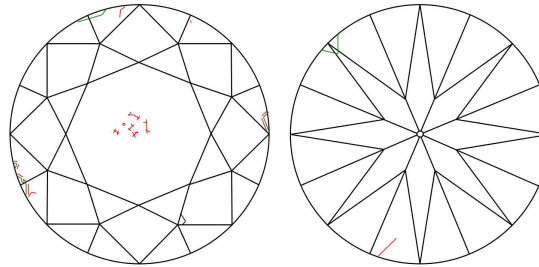

GIA NATURAL DIAMOND GRADING REPORT

December 07, 2021

GIA Report Number 6411548868

Shape and Cutting Style Round Brilliant

Measurements 6.24 - 6.31 x 4.00 mm

GRADING RESULTS

Carat Weight 1.00 carat

Color Grade D

Clarity Grade VS1

Cut Grade Very Good

ADDITIONAL GRADING INFORMATION

Polish Very Good

Symmetry Very Good

Fluorescence Medium Blue

Inscription(s): GIA 6411548868

Comments: Additional twinning wisps, pinpoints and surface graining are not shown.

PROPORTIONS

Profile to actual proportions

CLARITY CHARACTERISTICS

KEY TO SYMBOLS*

- Twinning Wisp
- Crystal
- Feather
- Indented Natural
- Needle
- Natural
- Extra Facet

* Red symbols denote internal characteristics (inclusions). Green or black symbols denote external characteristics (blemishes). Diagram is an approximate representation of the diamond, and symbols shown indicate type, position, and approximate size of clarity characteristics. All clarity characteristics may not be shown. Details of finish are not shown.