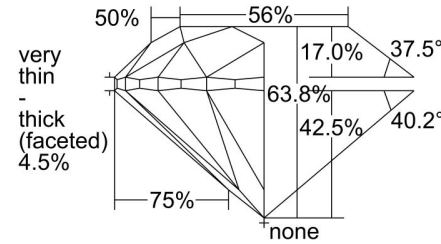

GIA NATURAL DIAMOND GRADING REPORT

December 07, 2021

GIA Report Number 6411548868

Shape and Cutting Style Round Brilliant

Measurements 6.24 - 6.31 x 4.00 mm

GRADING RESULTS

Carat Weight 1.00 carat

Color Grade D

Clarity Grade VS1

Cut Grade Very Good

ADDITIONAL GRADING INFORMATION

Polish Very Good

Symmetry Very Good

Fluorescence Medium Blue

Inscription(s): GIA 6411548868

Comments: Additional twinning wisps, pinpoints and surface graining are not shown.

PROPORTIONS

Profile to actual proportions

CLARITY CHARACTERISTICS

KEY TO SYMBOLS*

- Twinning Wisp
- Crystal
- Feather
- Indented Natural
- Needle
- Natural
- Extra Facet

* Red symbols denote internal characteristics (inclusions). Green or black symbols denote external characteristics (blemishes). Diagram is an approximate representation of the diamond, and symbols shown indicate type, position, and approximate size of clarity characteristics. All clarity characteristics may not be shown. Details of finish are not shown.