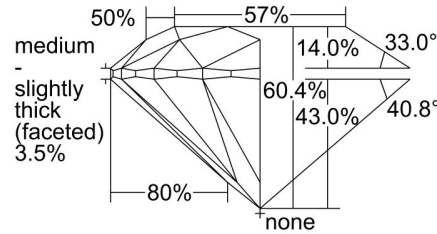

GIA NATURAL DIAMOND GRADING REPORT

December 31, 2021
 GIA Report Number 6411610574
 Shape and Cutting Style Round Brilliant
 Measurements 6.47 - 6.50 x 3.92 mm

GRADING RESULTS

Carat Weight 1.01 carat
 Color Grade I
 Clarity Grade VS2
 Cut Grade Excellent

ADDITIONAL GRADING INFORMATION

Polish Excellent
 Symmetry Excellent
 Fluorescence None
 Inscription(s): GIA 6411610574

Comments: Clouds are not shown. Pinpoints are not shown.

PROPORTIONS

Profile to actual proportions

CLARITY CHARACTERISTICS

KEY TO SYMBOLS*

- Crystal
- ◡ Indented Natural
- ~ Feather
- ◡ Cavity
- ∖ Needle

* Red symbols denote internal characteristics (inclusions). Green or black symbols denote external characteristics (blemishes). Diagram is an approximate representation of the diamond, and symbols shown indicate type, position, and approximate size of clarity characteristics. All clarity characteristics may not be shown. Details of finish are not shown.