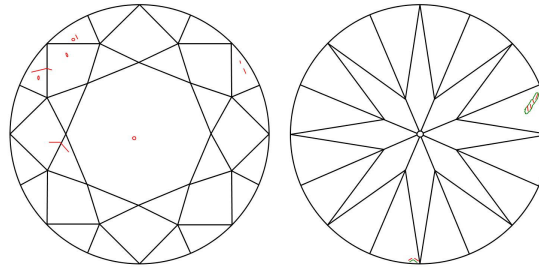

GIA NATURAL DIAMOND GRADING REPORT

December 31, 2021
 GIA Report Number 6411610574
 Shape and Cutting Style Round Brilliant
 Measurements 6.47 - 6.50 x 3.92 mm

GRADING RESULTS

Carat Weight 1.01 carat
 Color Grade I
 Clarity Grade VS2
 Cut Grade Excellent

ADDITIONAL GRADING INFORMATION

Polish Excellent
 Symmetry Excellent
 Fluorescence None
 Inscription(s): GIA 6411610574

Comments: Clouds are not shown. Pinpoints are not shown.

PROPORTIONS

Profile to actual proportions

CLARITY CHARACTERISTICS

KEY TO SYMBOLS*

- Crystal
- ◡ Indented Natural
- ~ Feather
- ◡ Cavity
- ∖ Needle

* Red symbols denote internal characteristics (inclusions). Green or black symbols denote external characteristics (blemishes). Diagram is an approximate representation of the diamond, and symbols shown indicate type, position, and approximate size of clarity characteristics. All clarity characteristics may not be shown. Details of finish are not shown.