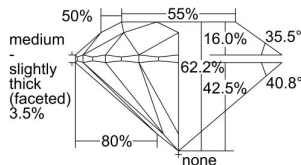

GIA®

FACSIMILE

GIA REPORT

6411663444

Verify this report at GIA.edu

GIA NATURAL DIAMOND DOSSIER®

December 27, 2021
GIA Report Number **6411663444**
Shape and Cutting Style ..... **Round Brilliant**
Measurements ..... **4.54 - 4.55 x 2.83 mm**

GRADING RESULTS

Carat Weight ..... **0.36 carat**
Color Grade ..... **E**
Clarity Grade **VVS2**
Cut Grade ..... **Excellent**

ADDITIONAL GRADING INFORMATION

Polish ..... **Excellent**
Symmetry ..... **Excellent**
Fluorescence ..... **Medium Blue**
Clarity Characteristics..... **Pinpoint, Internal Graining, Surface Graining**

Inscription(s): GIA 6411663444

PROPORTIONS

Profile to actual proportions

GRADING SCALES

GIA COLOR SCALE	GIA CLARITY SCALE	GIA CUT SCALE	
D	FLAWLESS	EXCELLENT	
E	INTERNALLY FLAWLESS		
F		VVS₁	VERY GOOD
G	VVS₂		
H	VS₁	GOOD	
I	VS₂		
J	SI₁	FAIR	
K	SI₂		
L	I₁	POOR	
M	I₂		
N	I₃		
O			
P			
Q			
R			
S			
T			
U			
V			
W			
X			
Y			
Z