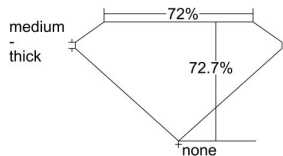

GIA®

FACSIMILE

GIA REPORT 6411682256

Verify this report at GIA.edu

GIA NATURAL DIAMOND DOSSIER®

December 27, 2021
GIA Report Number 6411682256
Shape and Cutting Style ..... Square Modified Brilliant
Measurements ..... 4.59 x 4.56 x 3.31 mm

GRADING RESULTS

Carat Weight ..... 0.57 carat
Color Grade L
Clarity Grade VS2

ADDITIONAL GRADING INFORMATION

Polish ..... Very Good
Symmetry ..... Good
Fluorescence ..... None
Clarity Characteristics..... Cloud, Crystal, Feather, Cavity
Inspection(s): GIA 6411682256

PROPORTIONS

Profile not to actual proportions

GRADING SCALES

GIA COLOR SCALE		GIA CLARITY SCALE			
COLORLESS	D	VERY VERY SLIGHTLY INCLUDED	FLAWLESS		
	E		INTERNALLY FLAWLESS		
	F		VVS₁		
	NEAR COLORLESS	G	VERY SLIGHTLY INCLUDED	VVS₂	
		H		VS₁	
		FAINT	I	SLIGHTLY INCLUDED	VS₂
			J		SI₁
			K		SI₂
	LIGHT	L	INCLUDED	I₁	
		M		I₂	
N		I₃			
O					
P					
Q					
R					
S					
T					
U					
V					
W					
X					
Y					
Z