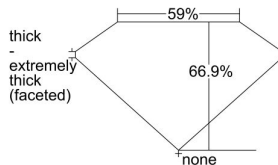

GIA®

FACSIMILE

GIA REPORT 6411698164

Verify this report at GIA.edu

GIA NATURAL DIAMOND DOSSIER®

December 17, 2021
GIA Report Number 6411698164
Shape and Cutting Style ..... Oval Brilliant
Measurements ..... 6.84 x 4.88 x 3.27 mm

GRADING RESULTS

Carat Weight ..... 0.70 carat
Color Grade I
Clarity Grade VS1

ADDITIONAL GRADING INFORMATION

Polish ..... Very Good
Symmetry ..... Very Good
Fluorescence ..... Medium Blue
Clarity Characteristics ..... Crystal
Inscription(s): GIA 6411698164

PROPORTIONS

Profile not to actual proportions

GRADING SCALES

GIA COLOR SCALE		GIA CLARITY SCALE			
COLORLESS	D	VERY VERY SLIGHTLY INCLUDED	FLAWLESS		
	E		INTERNALLY FLAWLESS		
	F		VVS₁		
	NEAR COLORLESS	G	VVS₂		
		H	VERY SLIGHTLY INCLUDED	VS₁	
		I		VS₂	
		FAINT	J	SLIGHTLY INCLUDED	SI₁
			K		SI₂
	L		INCLUDED		I₁
	M			I₂	
VERT LIGHT	N		INCLUDED	I₃	
	O				
	P				
	Q				
	R				
LIGHT	S				
	T				
	U				
	V				
	Z