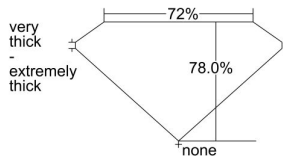

GIA®

FACSIMILE

GIA REPORT 6411698863

Verify this report at GIA.edu

GIA NATURAL DIAMOND DOSSIER®

December 17, 2021
GIA Report Number 6411698863
Shape and Cutting Style ..... Square Modified Brilliant
Measurements ..... 4.29 x 4.11 x 3.20 mm

GRADING RESULTS

Carat Weight ..... 0.50 carat
Color Grade ..... F
Clarity Grade VS2

ADDITIONAL GRADING INFORMATION

Polish ..... Excellent
Symmetry ..... Good
Fluorescence ..... None
Clarity Characteristics ..... Crystal
Inscription(s): GIA 6411698863

PROPORTIONS

Profile not to actual proportions

GRADING SCALES

GIA COLOR SCALE		GIA CLARITY SCALE			
COLORLESS	D	VERY VERY SLIGHTLY INCLUDED	FLAWLESS		
	E		INTERNALLY FLAWLESS		
	F		VVS₁		
	G		VVS₂		
	NEAR COLORLESS	H	VERY SLIGHTLY INCLUDED	VS₁	
		I		VS₂	
		FAINT	J	SLIGHTLY INCLUDED	SI₁
			K		SI₂
	L		I₁		
	VERY LIGHT		M	INCLUDED	I₂
N			I₃		
O					
P					
LIGHT	Q				
	R				
	S				
	T				
	U				
	V				
	W				
	X				
	Y				
	Z