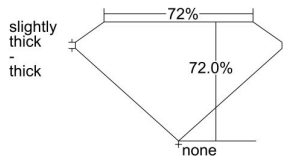

GIA®

FACSIMILE

GIA REPORT 6411699341

Verify this report at GIA.edu

GIA NATURAL DIAMOND DOSSIER®

December 27, 2021
GIA Report Number 6411699341
Shape and Cutting Style ..... Square Modified Brilliant
Measurements ..... 5.01 x 4.90 x 3.53 mm

GRADING RESULTS

Carat Weight ..... 0.70 carat
Color Grade ..... F
Clarity Grade VS1

ADDITIONAL GRADING INFORMATION

Polish ..... Very Good
Symmetry ..... Very Good
Fluorescence ..... None
Clarity Characteristics ..... Crystal, Pinpoint
Inscription(s): GIA 6411699341

PROPORTIONS

Profile not to actual proportions

GRADING SCALES

GIA COLOR SCALE		GIA CLARITY SCALE			
COLORLESS	D	VERY VERY SLIGHTLY INCLUDED	FLAWLESS		
	E		INTERNALLY FLAWLESS		
	F		VVS₁		
	NEAR COLORLESS	G	VVS₂		
		H	VERY SLIGHTLY INCLUDED	VS₁	
		I		VS₂	
		FAINT	J	SLIGHTLY INCLUDED	SI₁
			K		SI₂
	L		INCLUDED		I₁
	M			I₂	
LIGHT	N			I₃	
	O				
	P				
	Q				
	R