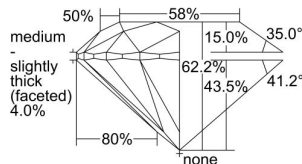

GIA®

FACSIMILE

GIA REPORT

6411699547

Verify this report at GIA.edu

GIA NATURAL DIAMOND DOSSIER®

December 17, 2021
GIA Report Number 6411699547
Shape and Cutting Style ..... Round Brilliant
Measurements ..... 6.01 - 6.03 x 3.74 mm

GRADING RESULTS

Carat Weight ..... 0.83 carat
Color Grade ..... D
Clarity Grade SI2
Cut Grade ..... Excellent

ADDITIONAL GRADING INFORMATION

Polish ..... Excellent
Symmetry ..... Excellent
Fluorescence ..... Medium Blue
Clarity Characteristics ..... Crystal
Inscription(s): GIA 6411699547

PROPORTIONS

Profile to actual proportions

GRADING SCALES

GIA COLOR SCALE	GIA CLARITY SCALE	GIA CUT SCALE	
D	FLAWLESS	EXCELLENT	
E	INTERNALLY FLAWLESS		
F		VVS₁	VERY GOOD
G	VVS₂		
H	VS₁	GOOD	
I	VS₂		
J	SI₁	FAIR	
K	SI₂		
L	I₁	POOR	
M	I₂		
N	I₃		
O			
P			
Q			
R			
S			
T			
U			
V			
W			
X			
Y			
Z