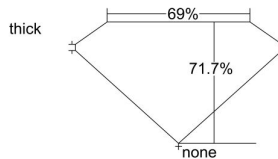

GIA®

FACSIMILE

GIA REPORT 6411727028

Verify this report at GIA.edu

GIA NATURAL DIAMOND DOSSIER®

December 21, 2021
GIA Report Number 6411727028
Shape and Cutting Style ..... Square Modified Brilliant
Measurements ..... 3.45 x 3.38 x 2.43 mm

GRADING RESULTS

Carat Weight ..... 0.25 carat
Color Grade ..... F
Clarity Grade VS1

ADDITIONAL GRADING INFORMATION

Polish ..... Excellent
Symmetry ..... Good
Fluorescence ..... None
Clarity Characteristics ..... Feather
Inscription(s): GIA 6411727028

PROPORTIONS

Profile not to actual proportions

GRADING SCALES

GIA COLOR SCALE		GIA CLARITY SCALE			
COLORLESS	D	VERY VERY SLIGHTLY INCLUDED	FLAWLESS		
	E		INTERNALLY FLAWLESS		
	F	VERY SLIGHTLY INCLUDED	VVS₁		
	G		VVS₂		
	H		VS₁		
	NEAR COLORLESS	I	SLIGHTLY INCLUDED	VS₂	
		J		SI₁	
		FAINT	K	INCLUDED	SI₂
			L		I₁
			M		I₂
VERT LIGHT	N	LIGHT	I₃		
	O				
	P				
	Q				
	R				
	S				
	T