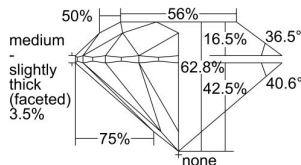

GIA®

FACSIMILE

GIA REPORT 6411810873

Verify this report at GIA.edu

GIA NATURAL DIAMOND DOSSIER®

December 27, 2021
GIA Report Number **6411810873**
Shape and Cutting Style ..... **Round Brilliant**
Measurements ..... **5.63 - 5.66 x 3.54 mm**

GRADING RESULTS

Carat Weight ..... **0.70 carat**
Color Grade ..... **G**
Clarity Grade **VVS2**
Cut Grade ..... **Excellent**

ADDITIONAL GRADING INFORMATION

Polish ..... **Excellent**
Symmetry ..... **Excellent**
Fluorescence ..... **Medium Blue**
Clarity Characteristics.. **Needle, Cloud, Pinpoint, Indented Natural**
Inscription(s): **GIA 6411810873**

PROPORTIONS

Profile to actual proportions

GRADING SCALES

GIA COLOR SCALE	GIA CLARITY SCALE	GIA CUT SCALE	
D	FLAWLESS	EXCELLENT	
E	INTERNALLY FLAWLESS		
F		VVS₁	VERY GOOD
G	VVS₂		
H	VS₁	GOOD	
I	VS₂		
J	SI₁	FAIR	
K	SI₂		
L	I₁	POOR	
M	I₂		
N	I₃		
O			
P			
Q			
R			
S			
T			
U			
V			
W			
X			
Y			
Z