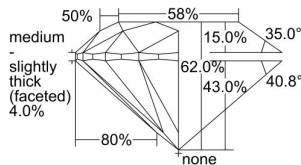

GIA®

FACSIMILE

GIA REPORT 6411821775

Verify this report at GIA.edu

GIA NATURAL DIAMOND DOSSIER®

December 30, 2021
GIA Report Number **6411821775**
Shape and Cutting Style ..... **Round Brilliant**
Measurements ..... **5.36 - 5.40 x 3.34 mm**

GRADING RESULTS

Carat Weight ..... **0.60 carat**
Color Grade ..... **K**
Clarity Grade **VS1**
Cut Grade ..... **Excellent**

ADDITIONAL GRADING INFORMATION

Polish ..... **Excellent**
Symmetry ..... **Excellent**
Fluorescence ..... **Faint**
Clarity Characteristics..... **Feather, Cloud, Pinpoint**
Inscription(s): **GIA 6411821775**

PROPORTIONS

Profile to actual proportions

GRADING SCALES

GIA COLOR SCALE	GIA CLARITY SCALE	GIA CUT SCALE	
D	FLAWLESS	EXCELLENT	
E	INTERNALLY FLAWLESS		
F		VVS₁	VERY GOOD
G	VVS₂		
H	VS₁	GOOD	
I	VS₂		
J	SI₁	FAIR	
K	SI₂		
L	I₁	POOR	
M			
N	I₂		
O			
P	I₃		
Q			
R			
S			
T			
U			
V			
W			
X			
Y			
Z