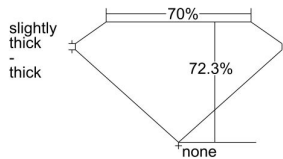

GIA®

FACSIMILE

GIA REPORT 6411839781

Verify this report at GIA.edu

GIA NATURAL DIAMOND DOSSIER®

December 30, 2021
GIA Report Number **6411839781**
Shape and Cutting Style ..... **Square Modified Brilliant**
Measurements ..... **3.67 x 3.62 x 2.62 mm**

GRADING RESULTS

Carat Weight ..... **0.30 carat**
Color Grade ..... **E**
Clarity Grade **VS1**

ADDITIONAL GRADING INFORMATION

Polish ..... **Excellent**
Symmetry ..... **Very Good**
Fluorescence ..... **None**
Clarity Characteristics ..... **Crystal, Cloud, Needle**
Inscription(s): **GIA 6411839781**

PROPORTIONS

Profile not to actual proportions

GRADING SCALES

GIA COLOR SCALE		GIA CLARITY SCALE			
COLORLESS	D	VERY VERY SLIGHTLY INCLUDED	FLAWLESS		
	E		INTERNALLY FLAWLESS		
	F	VERY SLIGHTLY INCLUDED	VS₁		
	G		VS₂		
	H		VS₁		
	NEAR COLORLESS	I	SLIGHTLY INCLUDED	VS₂	
		J		SI₁	
		FAINT	K	INCLUDED	SI₂
			L		I₁
			M		I₂
VERT LIGHT	N	LIGHT	I₃		
	O				
	P				
	Q				
	R