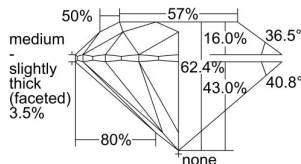

GIA®

FACSIMILE

GIA REPORT 6411842786

Verify this report at GIA.edu

GIA NATURAL DIAMOND DOSSIER®

January 05, 2022
GIA Report Number **6411842786**
Shape and Cutting Style ..... **Round Brilliant**
Measurements ..... **4.12 - 4.13 x 2.57 mm**

GRADING RESULTS

Carat Weight ..... **0.27 carat**
Color Grade ..... **E**
Clarity Grade **S11**
Cut Grade ..... **Excellent**

ADDITIONAL GRADING INFORMATION

Polish ..... **Excellent**
Symmetry ..... **Excellent**
Fluorescence ..... **None**
Clarity Characteristics ..... **Cloud**
Inscription(s): **GIA 6411842786**

PROPORTIONS

Profile to actual proportions

GRADING SCALES

GIA COLOR SCALE	GIA CLARITY SCALE	GIA CUT SCALE	
D	FLAWLESS	EXCELLENT	
E	INTERNALLY FLAWLESS		
F		VVS₁	VERY GOOD
G	VVS₂		
H	VS₁	GOOD	
I	VS₂		
J	S1₁	FAIR	
K	S1₂		
L	I₁	POOR	
M	I₂		
N	I₃		
O			
P			
Q			
R			
S			
T			
U			
V			
W			
X			
Y			
Z