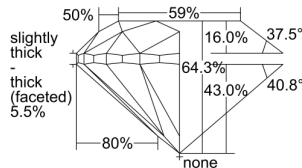

GIA®

FACSIMILE

GIA REPORT

6411886846

Verify this report at GIA.edu

GIA NATURAL DIAMOND DOSSIER®

January 03, 2022
GIA Report Number **6411886846**
Shape and Cutting Style ..... **Round Brilliant**
Measurements ..... **5.98 - 6.05 x 3.87 mm**

GRADING RESULTS

Carat Weight ..... **0.90 carat**
Color Grade ..... **E**
Clarity Grade **VS1**
Cut Grade ..... **Very Good**

ADDITIONAL GRADING INFORMATION

Polish ..... **Excellent**
Symmetry ..... **Very Good**
Fluorescence ..... **None**
Clarity Characteristics.....**Crystal, Indented Natural, Pinpoint**
Inscription(s): **GIA 6411886846**

PROPORTIONS

Profile to actual proportions

GRADING SCALES

GIA COLOR SCALE	GIA CLARITY SCALE	GIA CUT SCALE	
D	FLAWLESS	EXCELLENT	
E	INTERNALLY FLAWLESS		
F		VVS₁	VERY GOOD
G	VVS₂		
H	VS₁	GOOD	
I	VS₂		
J	SI₁	FAIR	
K	SI₂		
L	I₁	POOR	
M	I₂		
N	I₃		
O			
P			
Q			
R			
S			
T			
U			
V			
W			
X			
Y			
Z