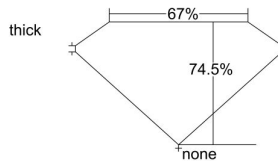

GIA®

FACSIMILE

GIA REPORT 6411922161

Verify this report at GIA.edu

GIA NATURAL DIAMOND DOSSIER®

January 18, 2022
GIA Report Number 6411922161
Shape and Cutting Style ..... Square Modified Brilliant
Measurements ..... 4.10 x 3.91 x 2.92 mm

GRADING RESULTS

Carat Weight ..... 0.42 carat
Color Grade L
Clarity Grade VVS1

ADDITIONAL GRADING INFORMATION

Polish ..... Excellent
Symmetry ..... Very Good
Fluorescence ..... Faint
Clarity Characteristics..... Needle, Surface Graining
Inscription(s): GIA 6411922161

PROPORTIONS

Profile not to actual proportions

GRADING SCALES

GIA COLOR SCALE		GIA CLARITY SCALE			
COLORLESS	D	VERY VERY SLIGHTLY INCLUDED	FLAWLESS		
	E		INTERNALLY FLAWLESS		
	F	VERY SLIGHTLY INCLUDED	VVS₁		
	G		VVS₂		
	H		VS₁		
	NEAR COLORLESS	I	SLIGHTLY INCLUDED	VS₂	
		J		SI₁	
		FAINT	K	INCLUDED	SI₂
			L		I₁
			M		I₂
VERTICALLY LIGHT	N	LIGHT	I₃		
	O				
	P				
	Q				
	R