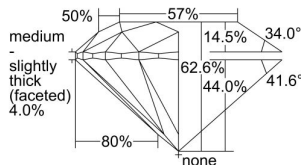

GIA®

FACSIMILE

GIA REPORT 6412050255

Verify this report at GIA.edu

GIA NATURAL DIAMOND DOSSIER®

December 01, 2021
GIA Report Number 6412050255
Shape and Cutting Style ..... Round Brilliant
Measurements ..... 5.06 - 5.11 x 3.18 mm

GRADING RESULTS

Carat Weight ..... 0.50 carat
Color Grade ..... E
Clarity Grade VS1
Cut Grade ..... Excellent

ADDITIONAL GRADING INFORMATION

Polish ..... Excellent
Symmetry ..... Excellent
Fluorescence ..... None
Clarity Characteristics ..... Cloud, Indented Natural
Inscription(s): GIA 6412050255

PROPORTIONS

Profile to actual proportions

GRADING SCALES

GIA COLOR SCALE

COLORED	D
	E
	F
	G
	H
	I
	J
NEAR COLORLESS	K
	L
	M
	N
	O
	P
	Q
	R
	S
	T
	U
	V
	W
	X
	Y
LIGHT	Z

GIA CLARITY SCALE

FLAWLESS	INTERNAL FLAWLESS	
		FLAWLESS
VERY VERY SLIGHTLY INCLUDED	VVS₁	
	VVS₂	
VERY SLIGHTLY INCLUDED	VS₁	
	VS₂	
SLIGHTLY INCLUDED	SI₁	
	SI₂	
INCLUDED	I₁	
	I₂	
	I₃	

GIA CUT SCALE

EXCELLENT
VERY GOOD
GOOD
FAIR
POOR