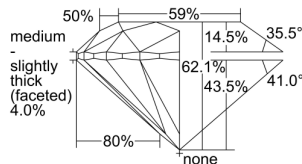

GIA®

FACSIMILE

GIA REPORT

6412104694

Verify this report at GIA.edu

GIA NATURAL DIAMOND DOSSIER®

December 06, 2021
GIA Report Number **6412104694**
Shape and Cutting Style ..... **Round Brilliant**
Measurements ..... **4.27 - 4.30 x 2.66 mm**

GRADING RESULTS

Carat Weight ..... **0.30 carat**
Color Grade ..... **G**
Clarity Grade **S12**
Cut Grade ..... **Excellent**

ADDITIONAL GRADING INFORMATION

Polish ..... **Excellent**
Symmetry ..... **Excellent**
Fluorescence ..... **Faint**
Clarity Characteristics..... **Cloud, Feather, Crystal**
Inscription(s): **GIA 6412104694**

PROPORTIONS

Profile to actual proportions

GRADING SCALES

GIA COLOR SCALE	GIA CLARITY SCALE	GIA CUT SCALE	
D	FLAWLESS	EXCELLENT	
E	INTERNALLY FLAWLESS		
F		VVS₁	VERY GOOD
G	VVS₂		
H	VS₁	GOOD	
I	VS₂		
J	S1₁	FAIR	
K	S1₂		
L	I₁	POOR	
M	I₂		
N	I₃		
O			
P			
Q			
R			
S			
T			
U			
V			
W			
X			
Y			
Z