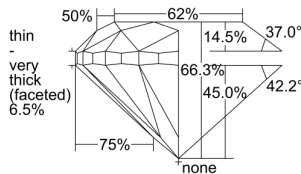

GIA®

FACSIMILE

GIA REPORT 6412156264

Verify this report at GIA.edu

GIA NATURAL DIAMOND DOSSIER®

November 11, 2021
GIA Report Number 6412156264
Shape and Cutting Style ..... Round Brilliant
Measurements ..... 4.50 - 4.55 x 3.00 mm

GRADING RESULTS

Carat Weight ..... 0.40 carat
Color Grade ..... F
Clarity Grade S11
Cut Grade ..... Good

ADDITIONAL GRADING INFORMATION

Polish ..... Excellent
Symmetry ..... Very Good
Fluorescence ..... Faint
Clarity Characteristics ..... Crystal, Cloud
Inscription(s): GIA 6412156264

PROPORTIONS

Profile to actual proportions

GRADING SCALES

GIA COLOR SCALE	GIA CLARITY SCALE	GIA CUT SCALE
D	FLAWLESS	EXCELLENT
E	INTERNALLY FLAWLESS	
F	VVS₁	VERY GOOD
G		
H	VS₁	GOOD
I		
J	VS₂	FAIR
K		
L	SI₁	POOR
M		
N	I₁	
O		
P	I₂	
Q		
R	I₃	
S		
T		
U		
V		
W		
X		
Y		
Z