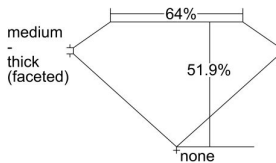

GIA®

FACSIMILE

GIA REPORT 6412303951

Verify this report at GIA.edu

GIA NATURAL DIAMOND DOSSIER®

November 22, 2021
GIA Report Number 6412303951
Shape and Cutting Style ..... Pear Brilliant
Measurements ..... 8.40 x 5.20 x 2.70 mm

GRADING RESULTS

Carat Weight ..... 0.67 carat
Color Grade ..... F
Clarity Grade VVS1

ADDITIONAL GRADING INFORMATION

Polish ..... Excellent
Symmetry ..... Good
Fluorescence ..... Medium Blue
Clarity Characteristics ..... Pinpoint, Chip
Inscription(s): GIA 6412303951

PROPORTIONS

Profile not to actual proportions

GRADING SCALES

GIA COLOR SCALE		GIA CLARITY SCALE			
COLORLESS	D	VERY VERY SLIGHTLY INCLUDED	FLAWLESS		
	E		INTERNALLY FLAWLESS		
	F	VERY SLIGHTLY INCLUDED	VVS₁		
	G		VVS₂		
	H		VS₁		
	NEAR COLORLESS	I	SLIGHTLY INCLUDED	VS₂	
		J		SI₁	
		FAINT	K	INCLUDED	SI₂
			L		I₁
			M		I₂
VERT LIGHT	N	LIGHT	I₃		
	O				
	P				
	Q				
	R