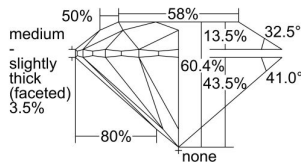

GIA®

FACSIMILE

GIA REPORT 6412361659

Verify this report at GIA.edu

GIA NATURAL DIAMOND DOSSIER®

November 19, 2021
GIA Report Number 6412361659
Shape and Cutting Style ..... Round Brilliant
Measurements ..... 3.97 - 3.99 x 2.40 mm

GRADING RESULTS

Carat Weight ..... 0.23 carat
Color Grade ..... D
Clarity Grade S11
Cut Grade ..... Excellent

ADDITIONAL GRADING INFORMATION

Polish ..... Excellent
Symmetry ..... Excellent
Fluorescence ..... Faint
Clarity Characteristics ..... Cloud
Inscription(s): GIA 6412361659

PROPORTIONS

Profile to actual proportions

GRADING SCALES

GIA COLOR SCALE	GIA CLARITY SCALE	GIA CUT SCALE	
D	FLAWLESS	EXCELLENT	
E	INTERNALLY FLAWLESS		
F		VVS₁	VERY GOOD
G	VVS₂		
H	VS₁	GOOD	
I	VS₂		
J	S1₁	FAIR	
K	S1₂		
L	I₁	POOR	
M	I₂		
N	I₃		
O			
P			
Q			
R			
S			
T			
U			
V			
W			
X			
Y			
Z