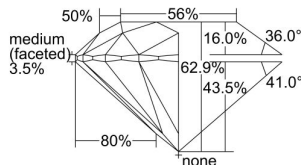

GIA®

FACSIMILE

GIA REPORT 6412397950

Verify this report at GIA.edu

GIA NATURAL DIAMOND DOSSIER®

November 26, 2021
GIA Report Number **6412397950**
Shape and Cutting Style ..... **Round Brilliant**
Measurements ..... **4.30 - 4.32 x 2.71 mm**

GRADING RESULTS

Carat Weight ..... **0.31 carat**
Color Grade ..... **H**
Clarity Grade **S12**
Cut Grade ..... **Excellent**

ADDITIONAL GRADING INFORMATION

Polish ..... **Excellent**
Symmetry ..... **Excellent**
Fluorescence ..... **None**
Clarity Characteristics ..... **Crystal**
Inscription(s): **GIA 6412397950**

PROPORTIONS

Profile to actual proportions

GRADING SCALES

GIA COLOR SCALE

COLOURESS	D
	E
	F
	G
	H
	I
	J
NEAR COLOURESS	K
	L
FAIN	M
	N
	O
	P
	R
	S
	T
	U
	V
	W
	X
	Y
LIGHT	Z

GIA CLARITY SCALE

	FLAWLESS
	INTERNALLY FLAWLESS
VERY VERY SLIGHTLY INCLUDED	VVS₁
	VVS₂
VERY SLIGHTLY INCLUDED	VS₁
	VS₂
SLIGHTLY INCLUDED	S1₁
	S1₂
	I₁
	I₂
	I₃

GIA CUT SCALE

	EXCELLENT
	VERY GOOD
	GOOD
	FAIR
	POOR