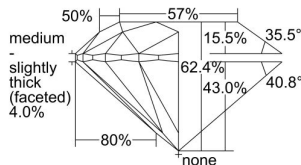

GIA®

FACSIMILE

GIA REPORT 6412432968

Verify this report at GIA.edu

GIA NATURAL DIAMOND DOSSIER®

November 30, 2021
GIA Report Number 6412432968
Shape and Cutting Style ..... Round Brilliant
Measurements ..... 3.90 - 3.91 x 2.44 mm

GRADING RESULTS

Carat Weight ..... 0.23 carat
Color Grade ..... H
Clarity Grade VS1
Cut Grade ..... Excellent

ADDITIONAL GRADING INFORMATION

Polish ..... Excellent
Symmetry ..... Excellent
Fluorescence ..... None
Clarity Characteristics ..... Cloud, Pinpoint
Inscription(s): GIA 6412432968

PROPORTIONS

Profile to actual proportions

GRADING SCALES

GIA COLOR SCALE

COLORESS	D
	E
	F
	G
	H
	I
	J
NEAR COLORESS	K
	L
FANIT	M
	N
	O
	P
VERY LIGHT	R
	S
	T
	U
	V
	W
	X
	Y
LIGHT	Z

GIA CLARITY SCALE

VERY VERY SLIGHTLY INCLUDED	FLAWLESS
	INTERNALLY FLAWLESS
VERY SLIGHTLY INCLUDED	VVS₁
	VVS₂
SLIGHTLY INCLUDED	VS₁
	VS₂
INCLUDED	SI₁
	SI₂
	I₁
	I₂
	I₃

GIA CUT SCALE

EXCELLENT
VERY GOOD
GOOD
FAIR
POOR