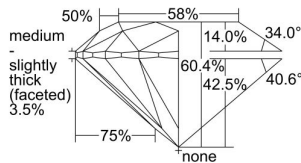

GIA®

FACSIMILE

GIA REPORT

6412434161

Verify this report at GIA.edu

GIA NATURAL DIAMOND DOSSIER®

November 29, 2021
GIA Report Number 6412434161
Shape and Cutting Style ..... Round Brilliant
Measurements ..... 3.69 - 3.71 x 2.23 mm

GRADING RESULTS

Carat Weight ..... 0.18 carat
Color Grade ..... E
Clarity Grade S11
Cut Grade ..... Excellent

ADDITIONAL GRADING INFORMATION

Polish ..... Very Good
Symmetry ..... Excellent
Fluorescence ..... None
Clarity Characteristics ..... Cloud, Crystal, Feather
Inscription(s): GIA 6412434161

PROPORTIONS

Profile to actual proportions

GRADING SCALES

GIA COLOR SCALE

COLORED	D
	E
	F
	G
	H
	I
	J
NEAR COLORLESS	K
	L
	M
Faint	N
	O
	P
	Q
	R
	S
	T
	U
	V
	W
	X
	Y
Light	Z

GIA CLARITY SCALE

VERY VERY SLIGHTLY INCLUDED	FLAWLESS
	INTERNALLY FLAWLESS
VERY SLIGHTLY INCLUDED	VVS₁
	VVS₂
SLIGHTLY INCLUDED	VS₁
	VS₂
INCLUDED	S1₁
	S1₂
	I₁
	I₂
	I₃

GIA CUT SCALE

EXCELLENT
VERY GOOD
GOOD
FAIR
POOR