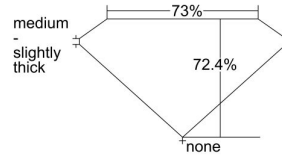

GIA®

FACSIMILE

GIA REPORT 6412447872

Verify this report at GIA.edu

GIA NATURAL DIAMOND DOSSIER®

December 02, 2021
GIA Report Number **6412447872**
Shape and Cutting Style ..... **Square Modified Brilliant**
Measurements ..... **3.87 x 3.70 x 2.68 mm**

GRADING RESULTS

Carat Weight ..... **0.30 carat**
Color Grade ..... **D**
Clarity Grade **S11**

ADDITIONAL GRADING INFORMATION

Polish ..... **Excellent**
Symmetry ..... **Very Good**
Fluorescence ..... **None**
Clarity Characteristics ..... **Crystal, Knot**
Inscription(s): **GIA 6412447872**

PROPORTIONS

Profile not to actual proportions

GRADING SCALES

GIA COLOR SCALE		GIA CLARITY SCALE			
COLORLESS	D	VERY VERY SLIGHTLY INCLUDED	FLAWLESS		
	E		INTERNALLY FLAWLESS		
	F	VERY SLIGHTLY INCLUDED	VVS₁		
	G		VVS₂		
	H		VS₁		
	NEAR COLORLESS	I	SLIGHTLY INCLUDED	VS₂	
		J		S1₁	
		FAINT	K	INCLUDED	S1₂
			L		I₁
			M		I₂
VERT LIGHT			N	INCLUDED	I₃
			O		
			P		
	Q				
LIGHT	R				
	S				
	T				
	U				
	V				
	Z