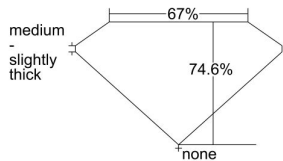

GIA®

FACSIMILE

GIA REPORT 6412449782

Verify this report at GIA.edu

GIA NATURAL DIAMOND DOSSIER®

December 06, 2021
GIA Report Number **6412449782**
Shape and Cutting Style ..... **Square Modified Brilliant**
Measurements ..... **3.73 x 3.71 x 2.77 mm**

GRADING RESULTS

Carat Weight ..... **0.31 carat**
Color Grade ..... **F**
Clarity Grade **VS1**

ADDITIONAL GRADING INFORMATION

Polish ..... **Good**
Symmetry ..... **Good**
Fluorescence ..... **None**
Clarity Characteristics..... **Crystal, Feather, Cavity, Pinpoint**
Inscription(s): **GIA 6412449782**

PROPORTIONS

Profile not to actual proportions

GRADING SCALES

GIA COLOR SCALE		GIA CLARITY SCALE			
COLORLESS	D	VERY VERY SLIGHTLY INCLUDED	FLAWLESS		
	E		INTERNALLY FLAWLESS		
	F		VVS₁		
	G		VVS₂		
	NEAR COLORLESS	H	VERY SLIGHTLY INCLUDED	VS₁	
		I		VS₂	
		FAINT	J	SLIGHTLY INCLUDED	S₁
			K		S₂
	L		I₁		
	VERT LIGHT		M	INCLUDED	I₂
N			I₃		
O					
P					
LIGHT	Q				
	R				
	S				
	T				
	U				
	Z