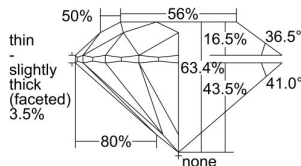

GIA®

FACSIMILE

GIA REPORT 6412473123

Verify this report at GIA.edu

GIA NATURAL DIAMOND DOSSIER®

December 27, 2021
GIA Report Number 6412473123
Shape and Cutting Style ..... Round Brilliant
Measurements ..... 6.10 - 6.14 x 3.89 mm

GRADING RESULTS

Carat Weight ..... 0.90 carat
Color Grade ..... D
Clarity Grade VVS2
Cut Grade ..... Excellent

ADDITIONAL GRADING INFORMATION

Polish ..... Excellent
Symmetry ..... Excellent
Fluorescence ..... None
Clarity Characteristics..... Needle, Pinpoint, Indented Natural
Inscription(s): GIA 6412473123

PROPORTIONS

Profile to actual proportions