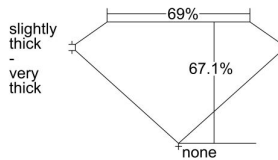

GIA®

FACSIMILE

GIA REPORT 6412478188

Verify this report at GIA.edu

GIA NATURAL DIAMOND DOSSIER®

December 02, 2021
GIA Report Number **6412478188**
Shape and Cutting Style ..... **Cut-Cornered Rectangular Modified Brilliant**
Measurements ..... **5.51 x 3.96 x 2.66 mm**

GRADING RESULTS

Carat Weight ..... **0.50 carat**
Color Grade ..... **F**
Clarity Grade **VS1**

ADDITIONAL GRADING INFORMATION

Polish ..... **Excellent**
Symmetry ..... **Very Good**
Fluorescence ..... **None**
Clarity Characteristics ..... **Feather, Needle, Pinpoint**
Inscription(s): **GIA 6412478188**

PROPORTIONS

Profile not to actual proportions

GRADING SCALES

GIA COLOR SCALE		GIA CLARITY SCALE			
COLORLESS	D	VERY VERY SLIGHTLY INCLUDED	FLAWLESS		
	E		INTERNALLY FLAWLESS		
	F	VERY SLIGHTLY INCLUDED	VVS₁		
	G		VVS₂		
	H		VS₁		
	NEAR COLORLESS	I	SLIGHTLY INCLUDED	VS₂	
		J		SI₁	
		FAINT	K	INCLUDED	SI₂
			L		I₁
			M		I₂
VERT LIGHT	N	LIGHT	I₃		
	O				
	P				
	Q				
	R