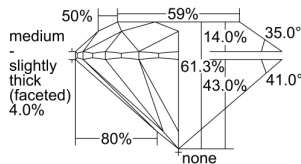

GIA®

FACSIMILE

GIA REPORT 6412487721

Verify this report at GIA.edu

GIA NATURAL DIAMOND DOSSIER®

December 02, 2021
GIA Report Number 6412487721
Shape and Cutting Style ..... Round Brilliant
Measurements ..... 5.08 - 5.11 x 3.12 mm

GRADING RESULTS

Carat Weight ..... 0.50 carat
Color Grade ..... E
Clarity Grade VS2
Cut Grade ..... Excellent

ADDITIONAL GRADING INFORMATION

Polish ..... Excellent
Symmetry ..... Excellent
Fluorescence ..... None
Clarity Characteristics ..... Crystal, Cloud
Inscription(s): GIA 6412487721

PROPORTIONS

Profile to actual proportions

GRADING SCALES

GIA COLOR SCALE	GIA CLARITY SCALE	GIA CUT SCALE	
D	FLAWLESS	EXCELLENT	
E	INTERNALLY FLAWLESS		
F		VVS₁	VERY GOOD
G	VVS₂		
H	VS₁	GOOD	
I	VS₂		
J	SI₁	FAIR	
K	SI₂		
L	I₁	POOR	
M	I₂		
N	I₃		
O			
P			
Q			
R			
S			
T			
U			
V			
W			
X			
Y			
Z